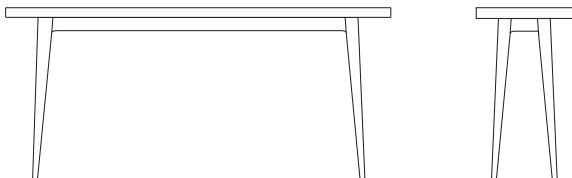

BONNIE | CONSOLE

While apparently unadorned, the Bonnie Console is overflowing with details, combining lavish veneers and a minimalistic footer. From our dining table, a new production console is born.

FEATURED FINISHES

Top: Rosewood, gloss varnish
Base: Black lacquered, satin varnish

DIMENSIONS

Width: 160 cm / 63"

Depth: 45 cm / 17,7"

Height: 76 cm / 30"

Special sizes subject to price change.

PRODUCTION TIME