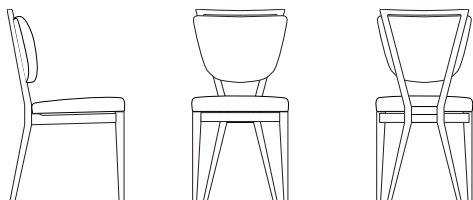

FEATURED FINISHES

Upholstery: Rugby-06

Structure: Beechwood, dark stained

COM REQUIRED

Fabric: 2 mt / 78,7"

Based on plain fabric, standard width 1,40mt | 55"

Leather: 35 square feet

DIMENSIONS

Width: 50 cm / 19,6"

Depth: 58 cm / 22,8"

Height: 95 cm / 38,1"

Seat height: 45 cm / 17,7"