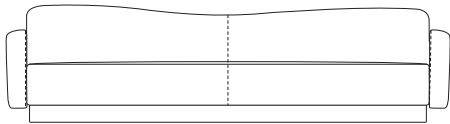

MOON | SOFA

Curves abound. Undulating lines. On a clear glass-a-like footer giving the sense of float.

STANDARD FINISHES

Structure: Beechwood, pinewood and poplar plywood.
Seat Cushions: Polyurethane foam. Covered with a polyester wadding for touch of comfort.
Upholstery: available in all Larforma fabrics or leather / available in client's own material.

Special finishes subject to price change.

FEATURED FINISHES

Upholstery: Porcelain Bouclé
Footer: Acrylic, Transparent

COM REQUIRED

Fabric: 12 mt. / 47,2"
Based on plain fabric,
standard width 1,40 mt. | 55"

DIMENSIONS

Width: 240 cm / 94,4"
Depth: 91 cm / 35,8"
Height: 65 cm / 25,6"
Seat Height: 35 cm / 13,7"

Special sizes subject to price change.

PRODUCTION TIME

Production time is between 5 to 6 week for Standard pieces, 8-10 for bespoke pieces.
Shipment is not included.