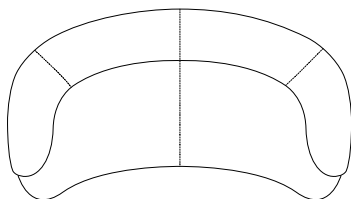

OLIVER | SOFA

Oliver is calm and bold, timeless and modern.

STANDARD FINISHES

Structure: Beechwood, pinewood and poplar plywood.
Seat: Polyurethane foam. Covered with a polyester wadding for touch of comfort.
Upholstery: available in all Larforma fabrics or leather / available in client's own material.

Special finishes subject to price change.

FEATURED FINISHES

Upholstery: Teddy Mohair, Blue;
Feet: Casted Brass, Polished

COM REQUIRED

Fabric: 10 mt. / 39,3"
Based on plain fabric,
standard width 1,40 mt. | 55"

DIMENSIONS

Width: 200 cm / 78,7"
Depth: 110 cm / 43,3"
Height: 77 cm / 30,3"
Seat Height: 40 cm / 15,7"

Special sizes subject to price change.

PRODUCTION TIME

Production time is between 5 to 6 week for Standard pieces, 8-10 for bespoke pieces.
Shipment is not included.