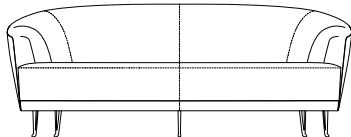

OLIVER | SOFA

Oliver is calm and bold, timeless and modern.

STANDARD FINISHES

Structure: Beechwood, pinewood and poplar plywood.
Seat: Polyurethane foam. Covered with a polyester wadding for touch of comfort.
Upholstery: available in all Larforma fabrics or leather / available in client's own material.

Special finishes subject to price change.

FEATURED FINISHES

Upholstery: Teddy Mohair, Blue;
Feet: Casted Brass, Polished

COM REQUIRED

Fabric: 10 mt. / 39,3"
Based on plain fabric,
standard width 1,40 mt. | 55"

DIMENSIONS

Width: 200 cm / 78,7"
Depth: 110 cm / 43,3"
Height: 77 cm / 30,3"
Seat Height: 40 cm / 15,7"

Special sizes subject to price change.

PRODUCTION TIME

Production time is between 5 to 6 week for Standard pieces, 8-10 for bespoke pieces.
Shipment is not included.